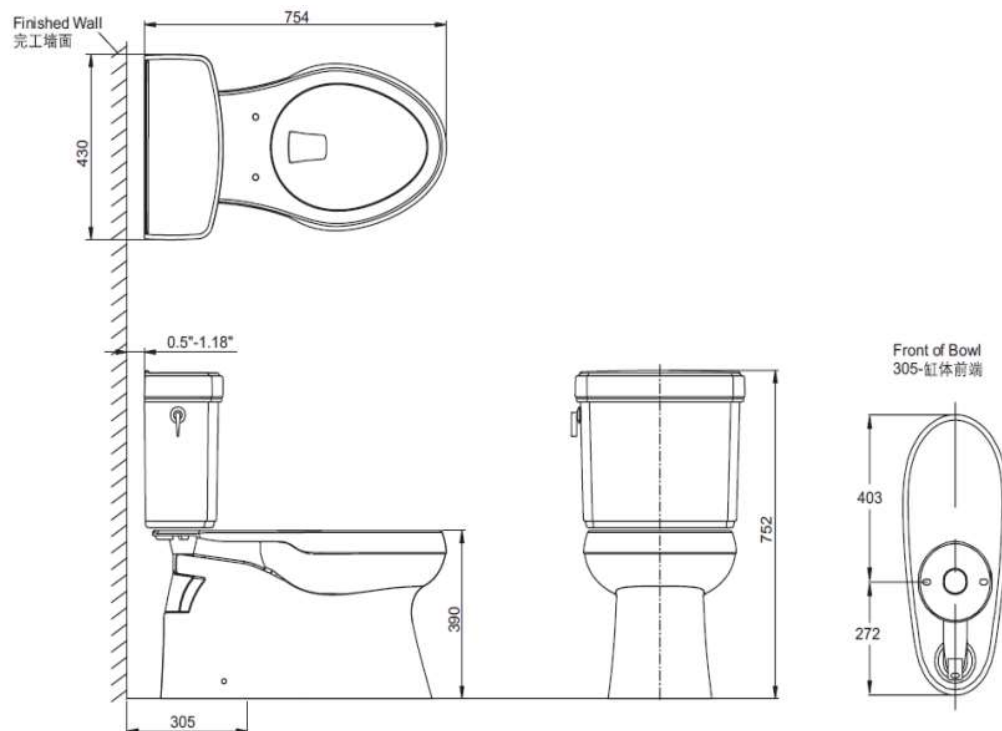

Brand : KOHLER,  
 Name : PINOIR two-piece toilet  
 Item Code : K5767T-0 – bowl  
 K4609T-WM-0 – tank  
 K4713T-0 – seat and cover

Designer :

Color / Finish: White  
 Dimensions : Overall (LxWxH in cm)  
 75.5 x 43 x 75.4cm

**Product info:**

- Two-piece elongated toilet
- Single flush, 4.2L
- Flush system: Class Five
- With Quiet close seat and cover
- S-trap 305mm

**Add-ons**

- 1 x 54.10600 flexible hose ½ x ½
- 1 x C408681 angle valve ½ x ½
- 1 x B9082GASV1 floor flange